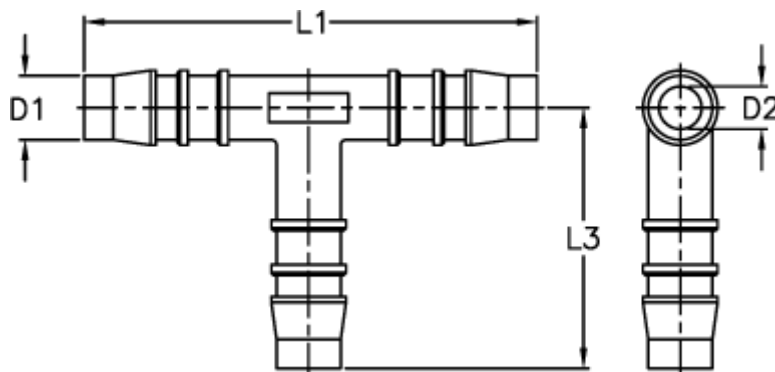

Article number: 027608900005

Description: Norma hose coupling TS 5

Measures

D1 = 5

D2 = 3.0

L1 = 42.0

L3 = 22.0